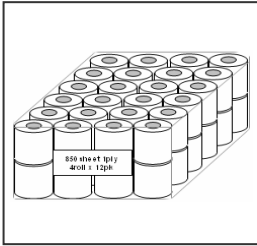

Product Code	Description	Sheets	Ply	Virgin/ Recycled	Poly Bag Quantity	Pallet Quantity
53418	PLAIN 1ply 850s Recycled Toilet Tissues	850s	1ply	R	4rolls x 12pk (48rolls)	40