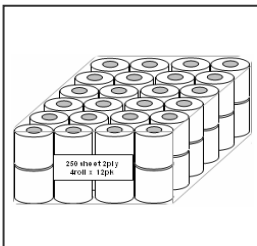

Product Code	Description	Sheets	Ply	Virgin/ Recycled	Poly Bag Quantity	Pallet Quantity
57073	PLAIN 2ply 250s Recycled Toilet Tissues	250s	2ply	R	4rolls x 12pk (48rolls)	60